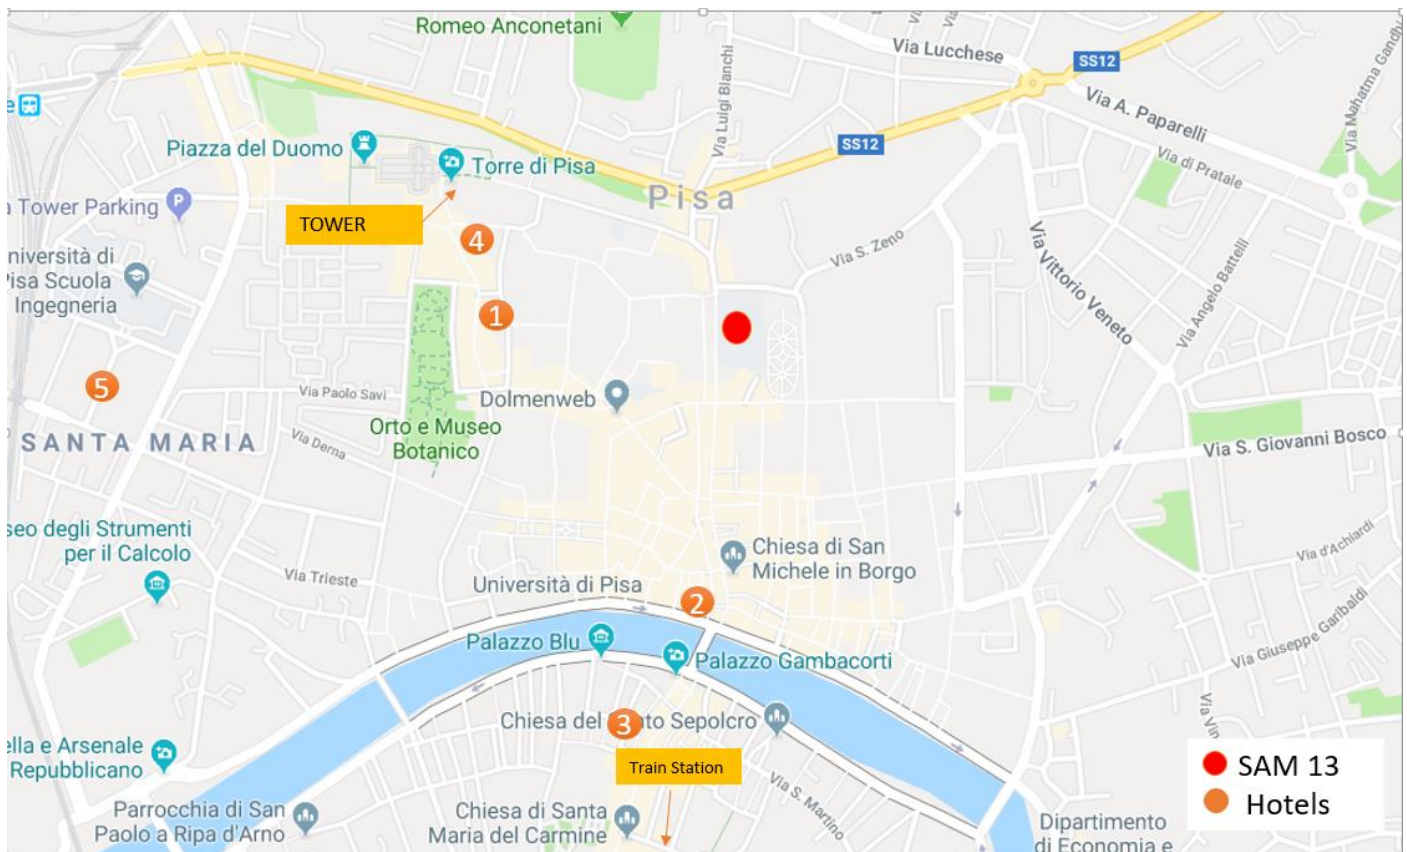

Phone: +39 050 560419
Mail: info@hotelvillakinzica.com
Web page: <http://www.hotelvillakinzica.com>
approx.. 6 min by walk to the Conference venue

5. Grand Hotel Bonanno

Address: Via Carlo Francesco Gabba, 17 Pisa
Phone: +39 050 524030
Mail: sama.pisa@pec.it
Web page: <http://www.anghelhotels.it/grandhotelbonanno>
approx. 20/25 min by walk to the Conference venue

There are some other hotels located nearby Pisa with parking service, even if a taxi transfer is necessary to reach Scuola Superiore Sant'Anna (more than 30 minutes by walking is necessary):

- **Blueshades Apart Hotel** (close to Airport)
  Address: Via Pasquale Pardi, 19, 56121 Pisa PI
  Phone: +39 050 40500
  Mail: info@blueshades.it
  Web page: <https://www.blueshades.it/>
- **San Ranieri Hotel**
  Address: Via Filippo Mazzei n.2, Pisa
  Phone: +39 050 971951
  Mail: info@sanranierihotel.com
  Web page: <http://www.sanranierihotel.com>
- **Repubblica Marinara Hotel**